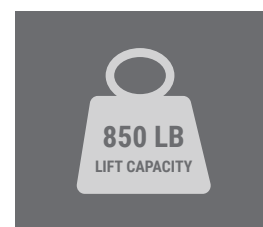

MicroHook™ Retention System

FASHION
BED GROUP®

Adjustable bases by Leggett & Platt. Finely crafted tranquility.

FashionBedGroup.com
LPAdjustableBases.com