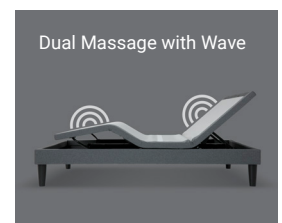

DESIGNED, ENGINEERED
& ASSEMBLED
USA

FashionBedGroup.com
LPAdjustableBases.com

FASHION
BED GROUP®

Adjustable bases by Leggett & Platt. Finely crafted tranquility.

© 2016 Fashion Bed Group, a Leggett & Platt company. 21001_1_17 | 1117FBG