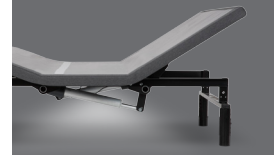

Head and Foot Articulation or Simultaneous Movement – Effortlessly raise the head, foot, or both simultaneously to find your perfect relaxation position.

850-lb. Lift Capacity – This high-performance base easily lifts up to 850 lbs. total maximum weight, including the mattress.

Wireless Remote – The technologically advanced wireless remote allows you to effortlessly raise the head and foot with the touch of a button.

Flat Button – Programmed out of the box with a press-and-hold go-flat button for safety, this base easily changes to a one-touch flat button for convenience.

Under-Bed Light – Under-bed lighting provides ambience and functionality. Control under-bed lighting using your remote to make getting in and out of bed at night easy.

Adjustable Legs – Heavy-duty 2½"-diameter legs quickly and easily adjust from 6" to 10" in height for a perfect fit.

Power-Down – For added safety in the event that electricity is lost, the emergency power-down feature will slowly lower the base using a battery backup.

MicroHook™ – Our exclusive MicroHook™ retention system eliminates the need for a mattress retainer bar at the foot of your bed, providing a sleeker, more modern look.

Wireless Syncing – Easily program split sizes through the remote for simultaneous action – no sync cable required.

Available in the following sizes: Twin, Twin XL, Full, Full XL, Queen, Split Queen, and Split California King.

Under-Bed Light