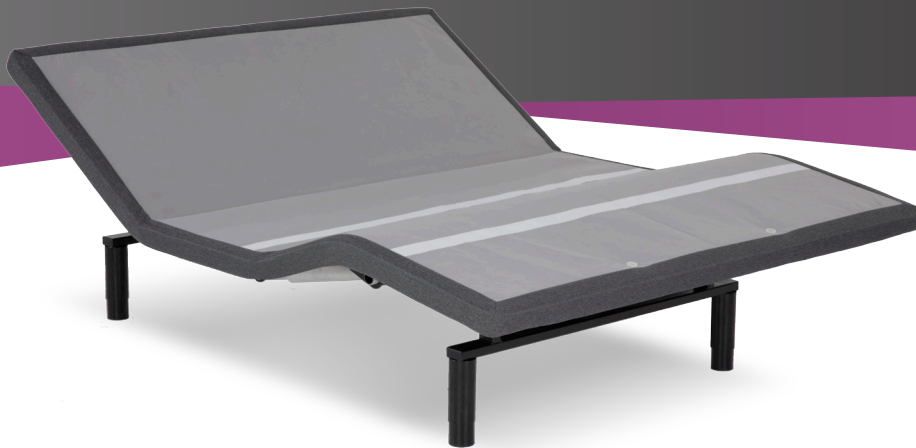

FALCON™ 2.0 +

performance
MODELS™

head up

foot up

head and foot

under-bed lighting

adjustable leg

2"-Profile Foundation-Style Base – The low-profile design easily fits inside the frame of your bed.

Head and Foot Articulation or Simultaneous Movement – Effortlessly raise the head, foot, or both simultaneously to find your perfect relaxation position.

850-lb. Lift Capacity – This high-performance base easily lifts up to 850 lbs. total maximum weight, including the mattress.

Wireless Remote – The technologically advanced wireless remote allows you to effortlessly raise the head and foot with the touch of a button.

Flat Button – Programmed out of the box with a press-and-hold go-flat button for safety, this base easily changes to a one-touch flat button for convenience.

Under-Bed Light – Under-bed lighting provides ambience and functionality. Control under-bed lighting using your remote to make getting in and out of bed at night easy.

Adjustable Legs – Heavy-duty 2½"-diameter legs quickly and easily adjust from 6" to 10" in height for a perfect fit.